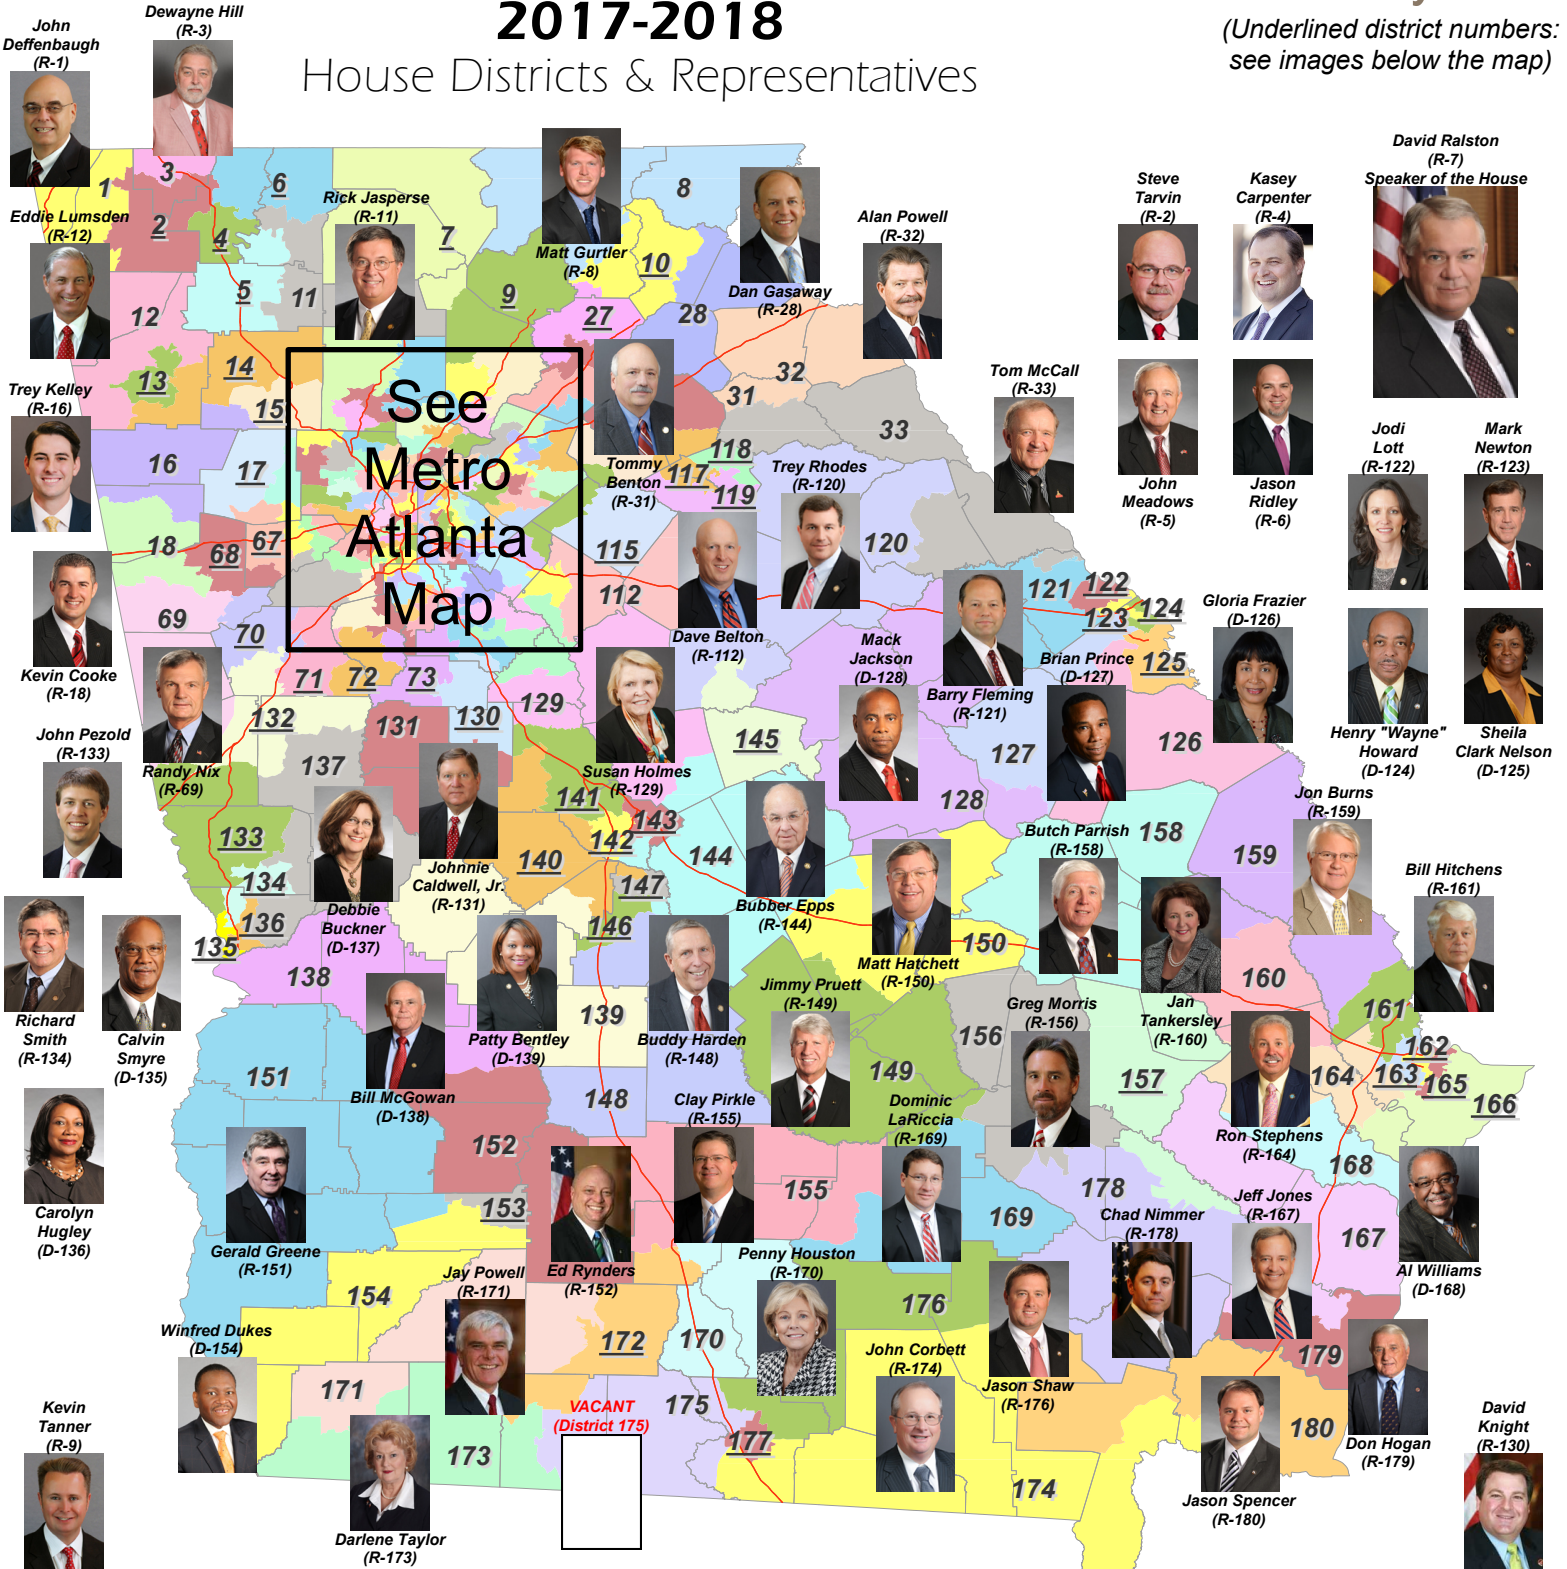

154th Georgia General Assembly

2017-2018

House Districts & Representatives

(Underlined district numbers: see images below the map)

- | | | | | | | | | | | | | | | | |
|-------------------------|-----------------------|-------------------------|----------------------|-----------------------|-----------------------|-----------------------|---------------------|---------------------------|-------------------------|-----------------------|-------------------------|--------------------------|--------------------------|----------------------|--------------------------|
| Terry Rogers (R-10) | Katie Dempsey (R-13) | Christian Coomer (R-14) | Paul Battles (R-15) | Howard Maxwell (R-17) | Lee Hawkins (R-27) | Micah Gravley (R-67) | J. Collins (R-68) | Lynn Smith (R-70) | David Stover (R-71) | Josh Bonner (R-72) | Karen Mathiak (R-73) | Bruce Williamson (R-115) | Deborah Gonzalez (D-117) | Spencer Frye (D-118) | Jonathan Wallace (D-119) |
| Robert Trammell (D-132) | Robert Dickey (R-140) | Allen Peake (R-141) | Miriam Paris (D-142) | James Beverly (D-143) | Rick Williams (R-145) | Shaw Blackmon (R-146) | Heath Clark (R-147) | Darrel Bush Ealum (D-153) | Bill Werkheiser (R-157) | Carl Gilliard (D-162) | J. Craig Gordon (D-163) | Mickey Stephens (D-165) | Jesse Petrea (R-166) | Sam Watson (R-172) | Dexter Sharper (D-177) |