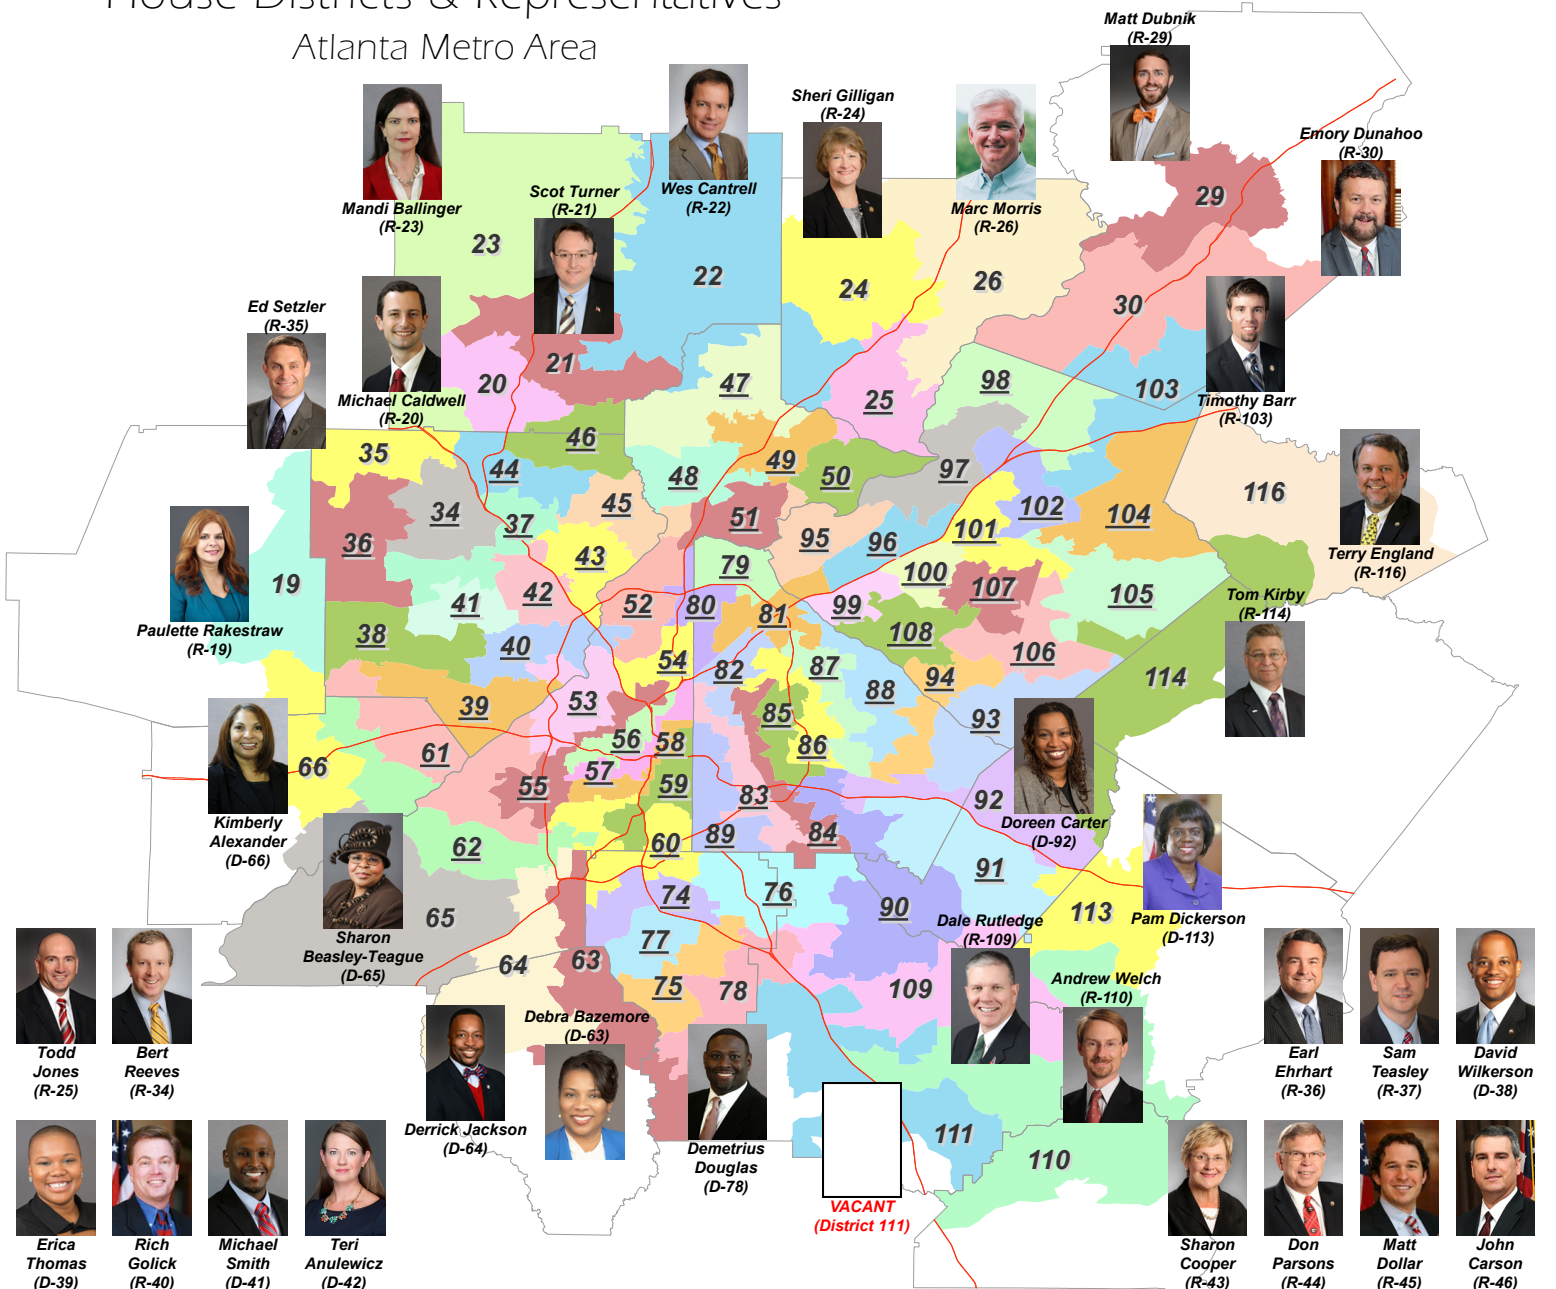

154th Georgia General Assembly 2017-2018

(Underlined district numbers:
see images below the map)

House Districts & Representatives

Atlanta Metro Area

 Todd Jones (R-25)	 Bert Reeves (R-34)	 Erica Thomas (D-39)	 Rich Golick (R-40)	 Michael Smith (D-41)	 Teri Anulewicz (D-42)	 Derrick Jackson (D-64)	 Debra Bazemore (D-63)	 Demetrius Douglas (D-78)	 Dale Rutledge (R-109)	 Andrew Welch (R-110)	 Pam Dickerson (D-113)	 Earl Ehrhart (R-36)	 Sam Teasley (R-37)	 David Wilkerson (D-38)	
 Jan Jones (R-47) Speaker Pro Tempore	 Betty Price (R-48)	 Chuck Martin (R-49)	 Brad Raffensperger (R-50)	 Wendell Willard (R-51)	 Deborah Silcox (R-52)	 Sheila Jones (D-53)	 Beth Beskin (R-54)	 Marie Metzger (D-55)	 Mable Thomas (D-56)	 Pat Gardner (D-57)	 Park Cannon (D-58)	 David Dreyer (D-59)	 Kim Schofield (D-60)	 Roger Bruce (D-61)	 William Boddie (D-62)
 Valencia Stovall (D-74)	 Mike Glanton (D-75)	 Sandra Scott (D-76)	 Rhonda Burnough (D-77)	 Tom Taylor (R-79)	 Meagan Hanson (R-80)	 Scott Holcomb (D-81)	 Mary Margaret Oliver (D-82)	 Howard Mosby (D-83)	 Renitta Shannon (D-84)	 Karla Drenner (D-85)	 Michele Henson (D-86)	 "Coach" Williams (D-87)	 Billy Mitchell (D-88)	 Bee Nguyen (D-89)	 Pam Stephenson (D-90)
 Vernon Jones (D-91)	 Dar'shun Kendrick (D-93)	 Karen Bennett (D-94)	 Scott Hilton (R-95)	 Pedro "Pete" Marin (D-96)	 Brooks Coleman (R-97)	 David Clark (R-98)	 Brenda Lopez (D-99)	 Dewey McClain (D-100)	 Sam Park (D-101)	 Buzz Brockway (R-102)	 Chuck Efstrotation (R-104)	 Joyce Chandler (R-105)	 Brett Harrell (R-106)	 David Casas (R-107)	 Clay Cox (R-108)