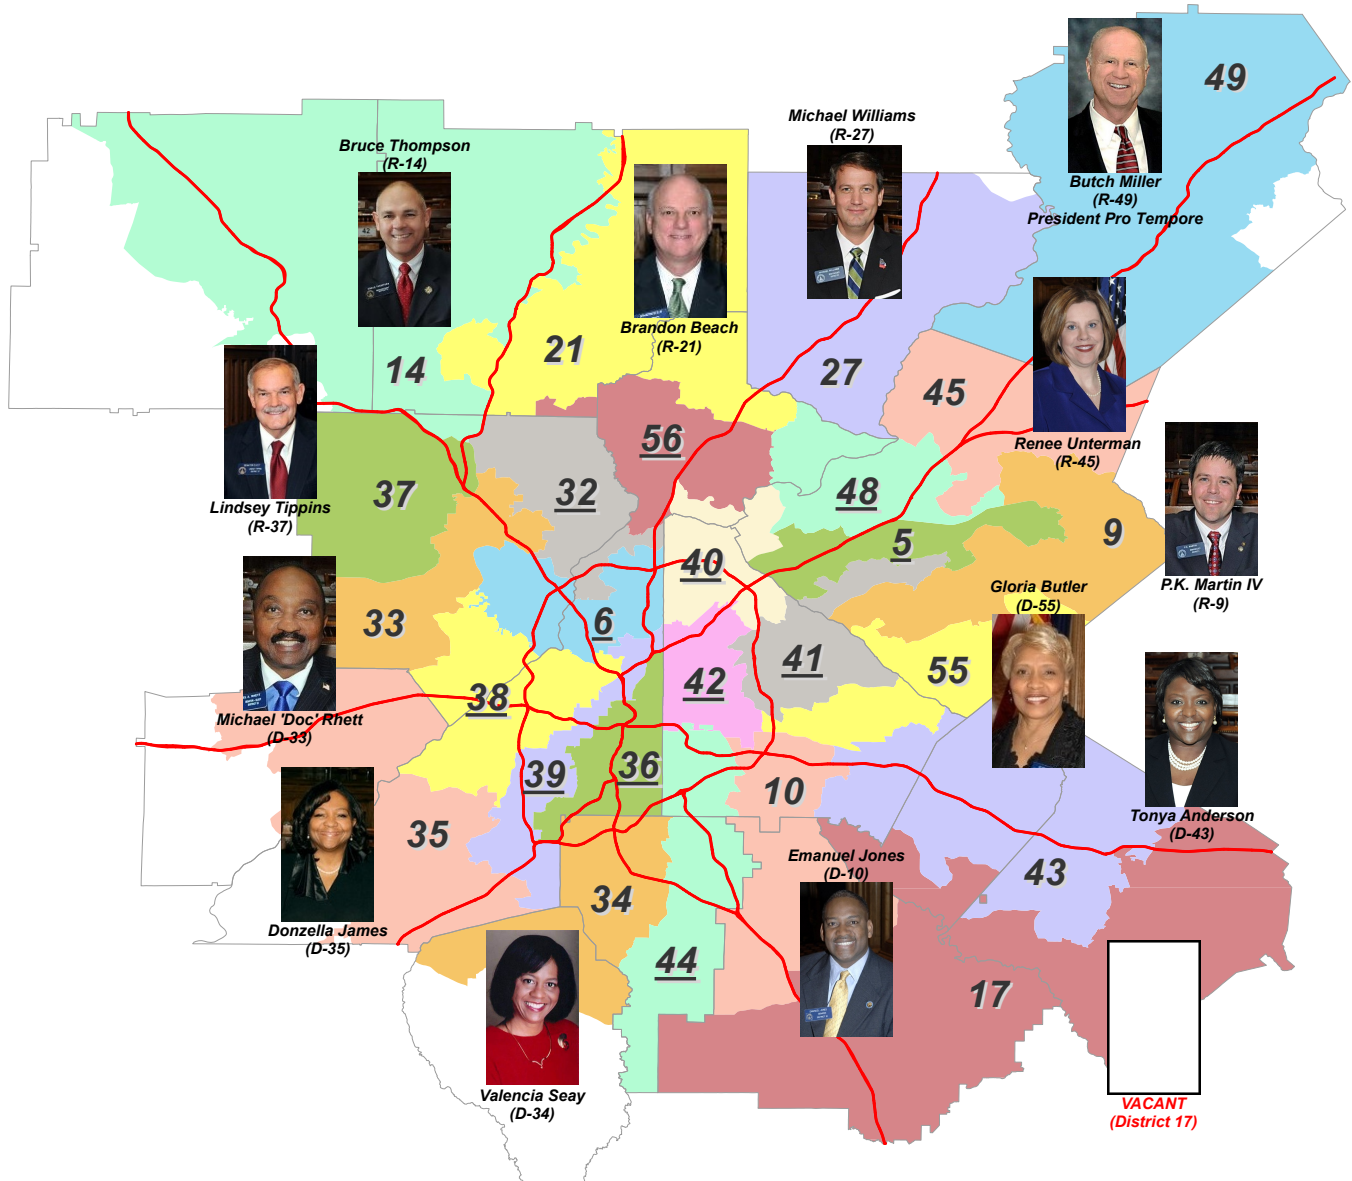

154th Georgia General Assembly 2017-2018

Senate Districts & Representatives Atlanta Metro Area

(Underlined district numbers:
see images below the map)

Curt Thompson
(D-5)

Jen Jordan
(D-6)

Kay Kirkpatrick
(R-32)

Nan Orrock
(D-36)

Horacena Tate
(D-38)

Nikema Williams
(D-39)

Fran Millar
(R-40)

Steve Henson
(D-41)
Minority Leader

Elena Parent
(D-42)

Gail Davenport
(D-44)

David Shafer
(R-48)

John Albers
(R-56)
Chief Deputy Whip