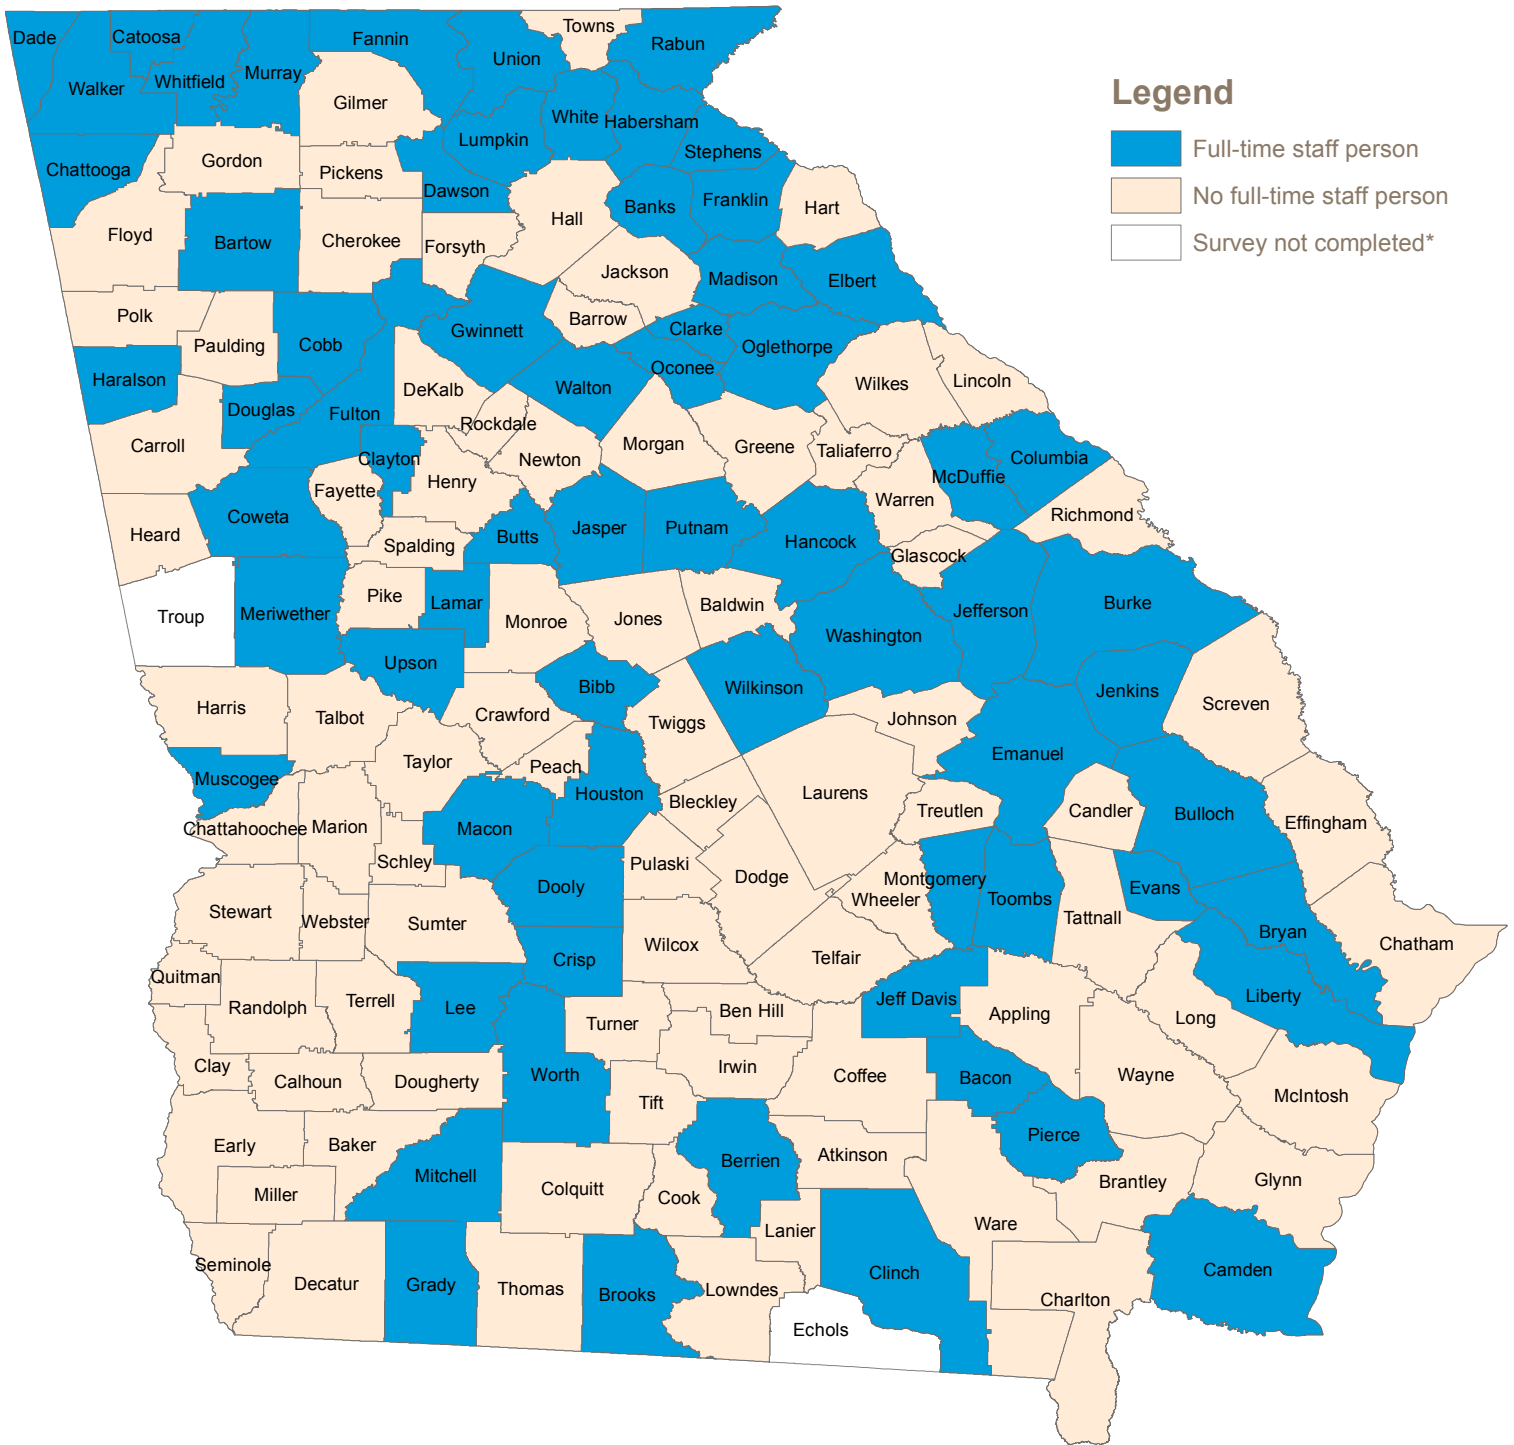

Full-Time Economic Development Staff Reported by Counties & Consolidated Governments

* as of map creation date **November 2018**

Data source: **2018 Government Management Indicators (GOMI) survey**
Question VI - 2 Does your government employ a full-time economic developer responsible for economic development activities?

GOMI is a mandated annual survey required of all Local Governments in Georgia by O.C.G.A. 36-81-8.