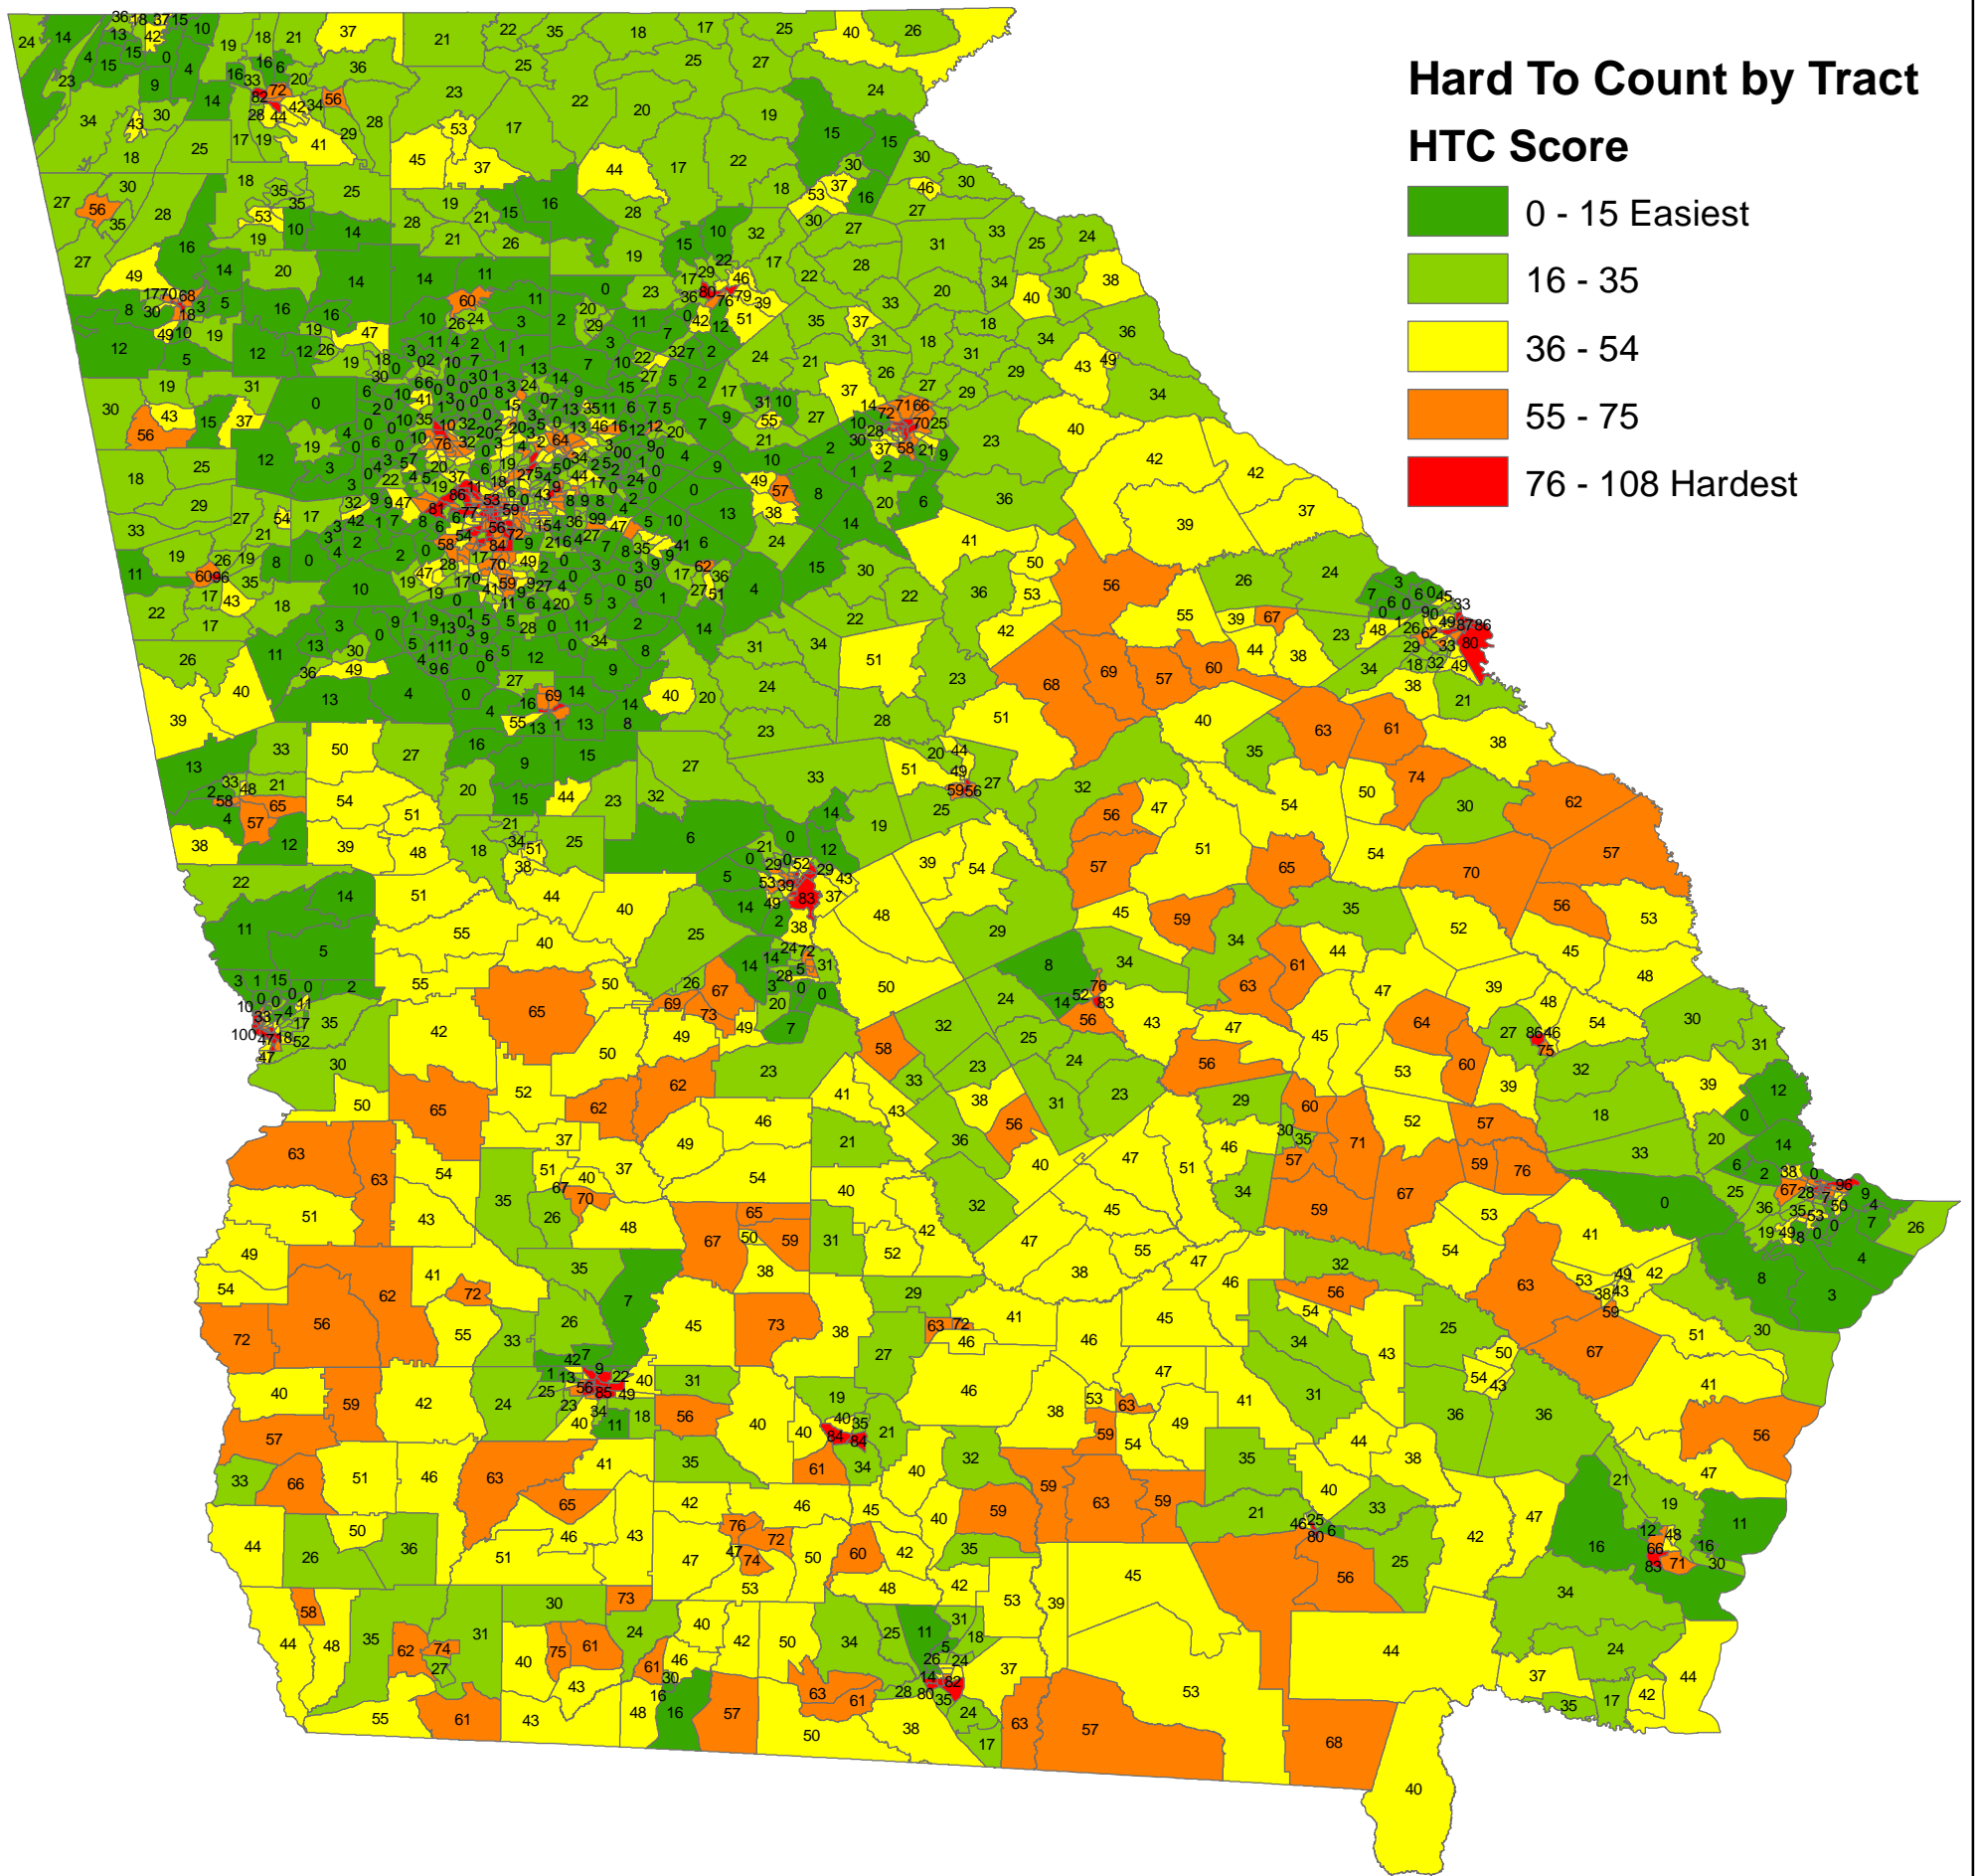

Hard to Count by Census Tract

Source: US Census Bureau, Tract Level Planning Database with Census 2000 Data, http://2010.census.gov/partners/pdf/TractLevelCensus2000Apr_2_09.pdf
Map prepared by Georgia Department of Community Affairs. Use the Web map at <http://cumberland.dca.ga.gov/census2010/> for detailed viewing.