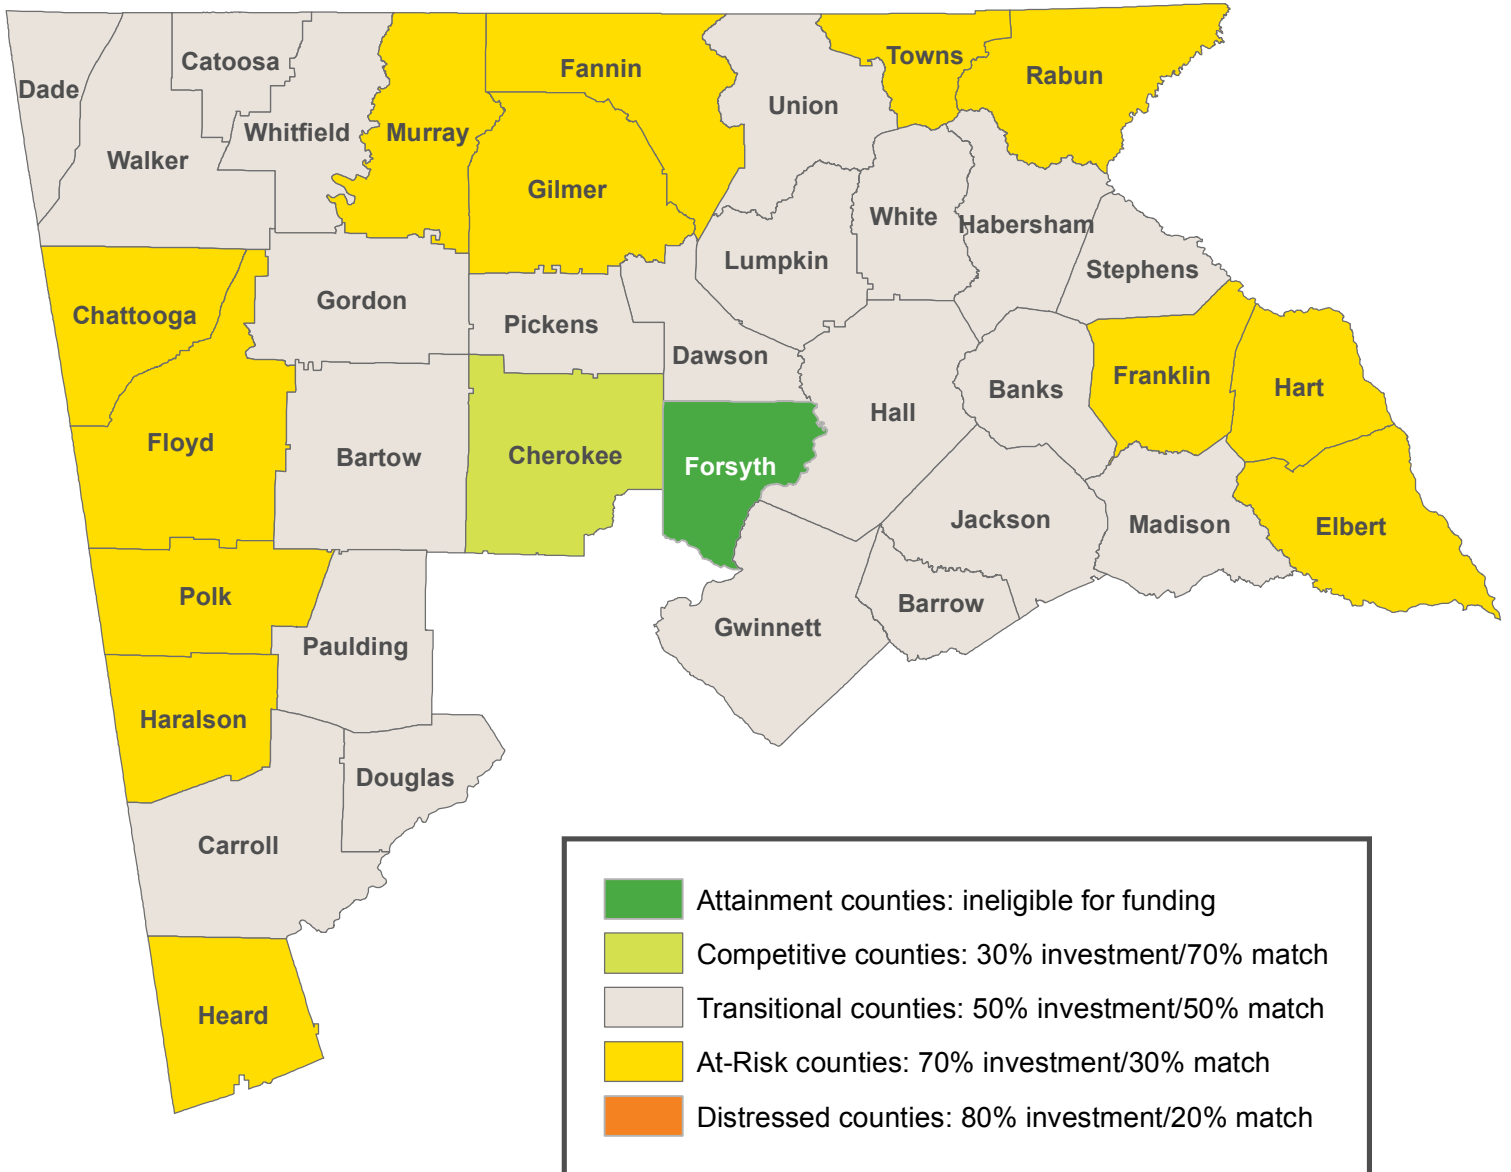

Appalachian Regional Commission

Georgia County Designations

FY 2018

Source: Appalachian Regional Commission, 2017
Effective October 1, 2017 through September 30, 2018