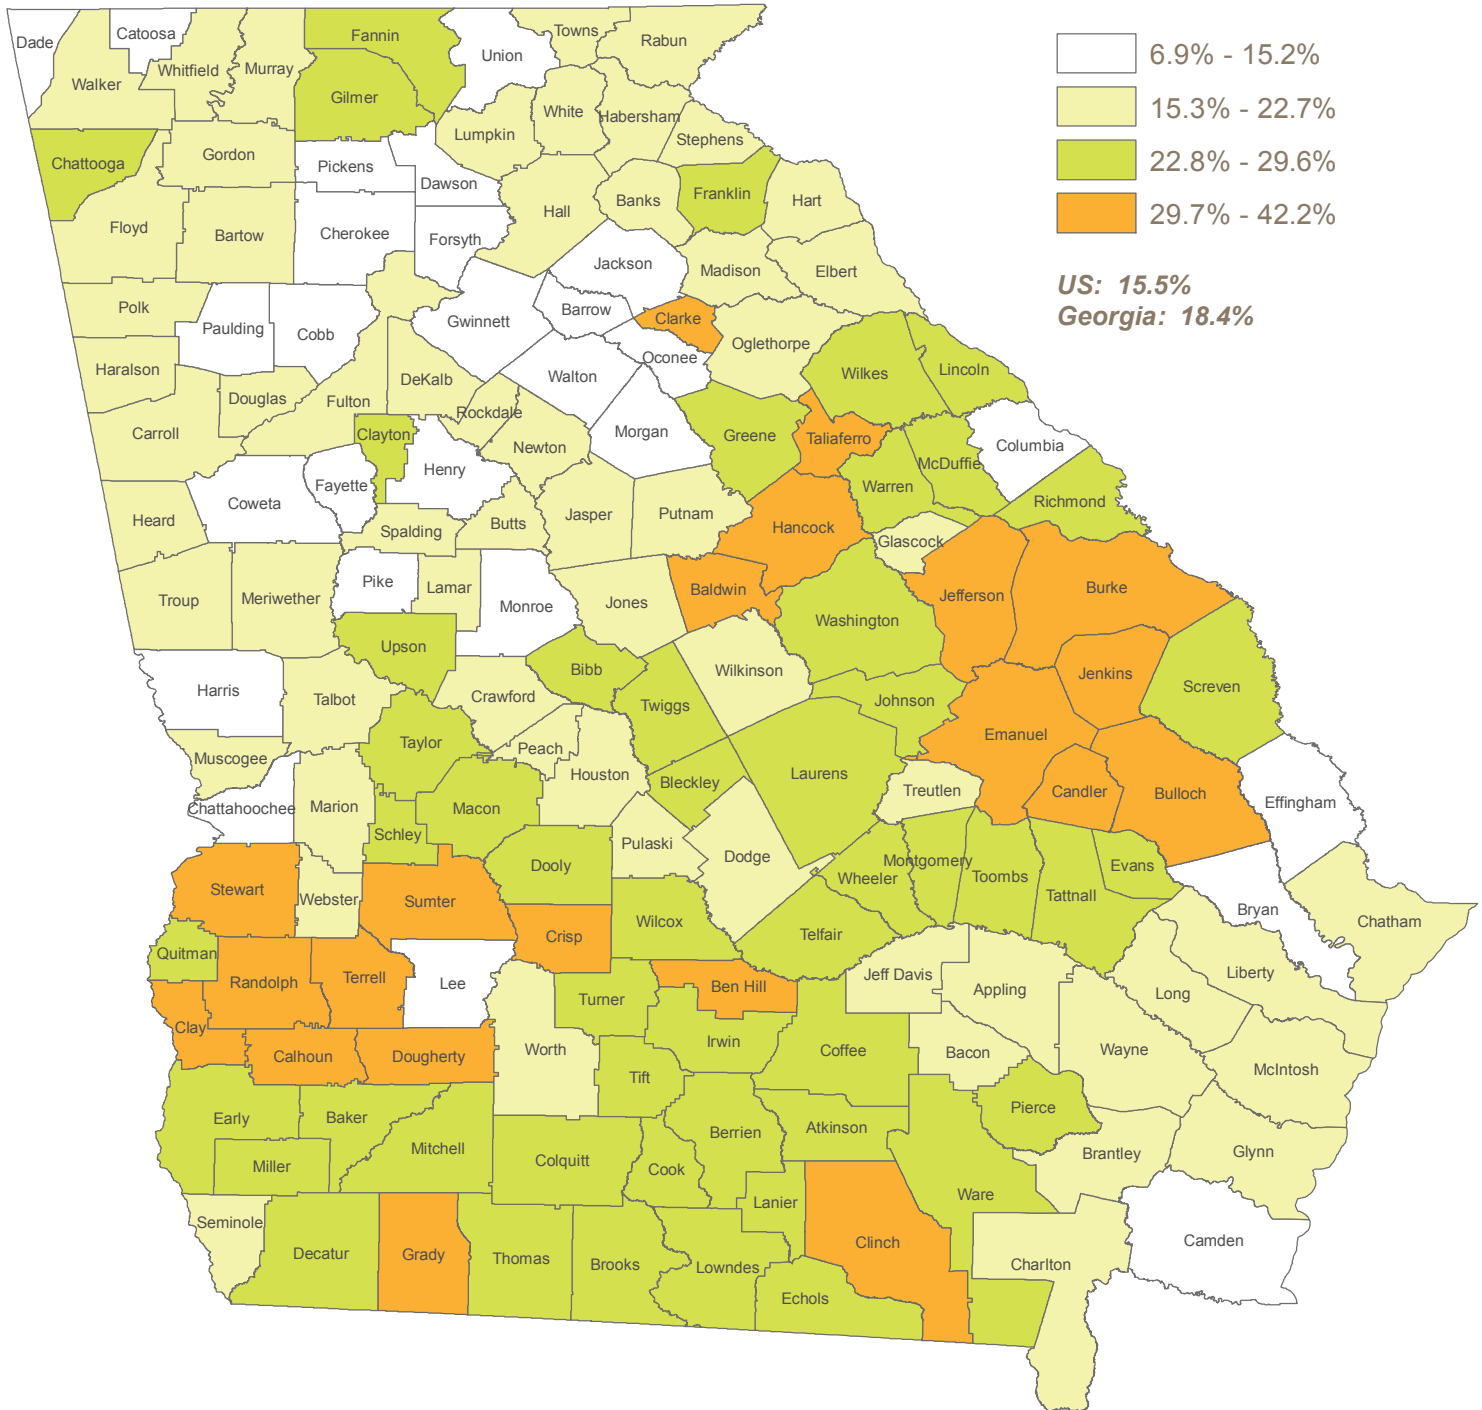

County Poverty Rates

Data source: U.S. Bureau of the Census, 2011-2015
 American Community Survey (ACS) 5 year data, released December 2016
 Geography: 2010 TIGER/Line Shapefile