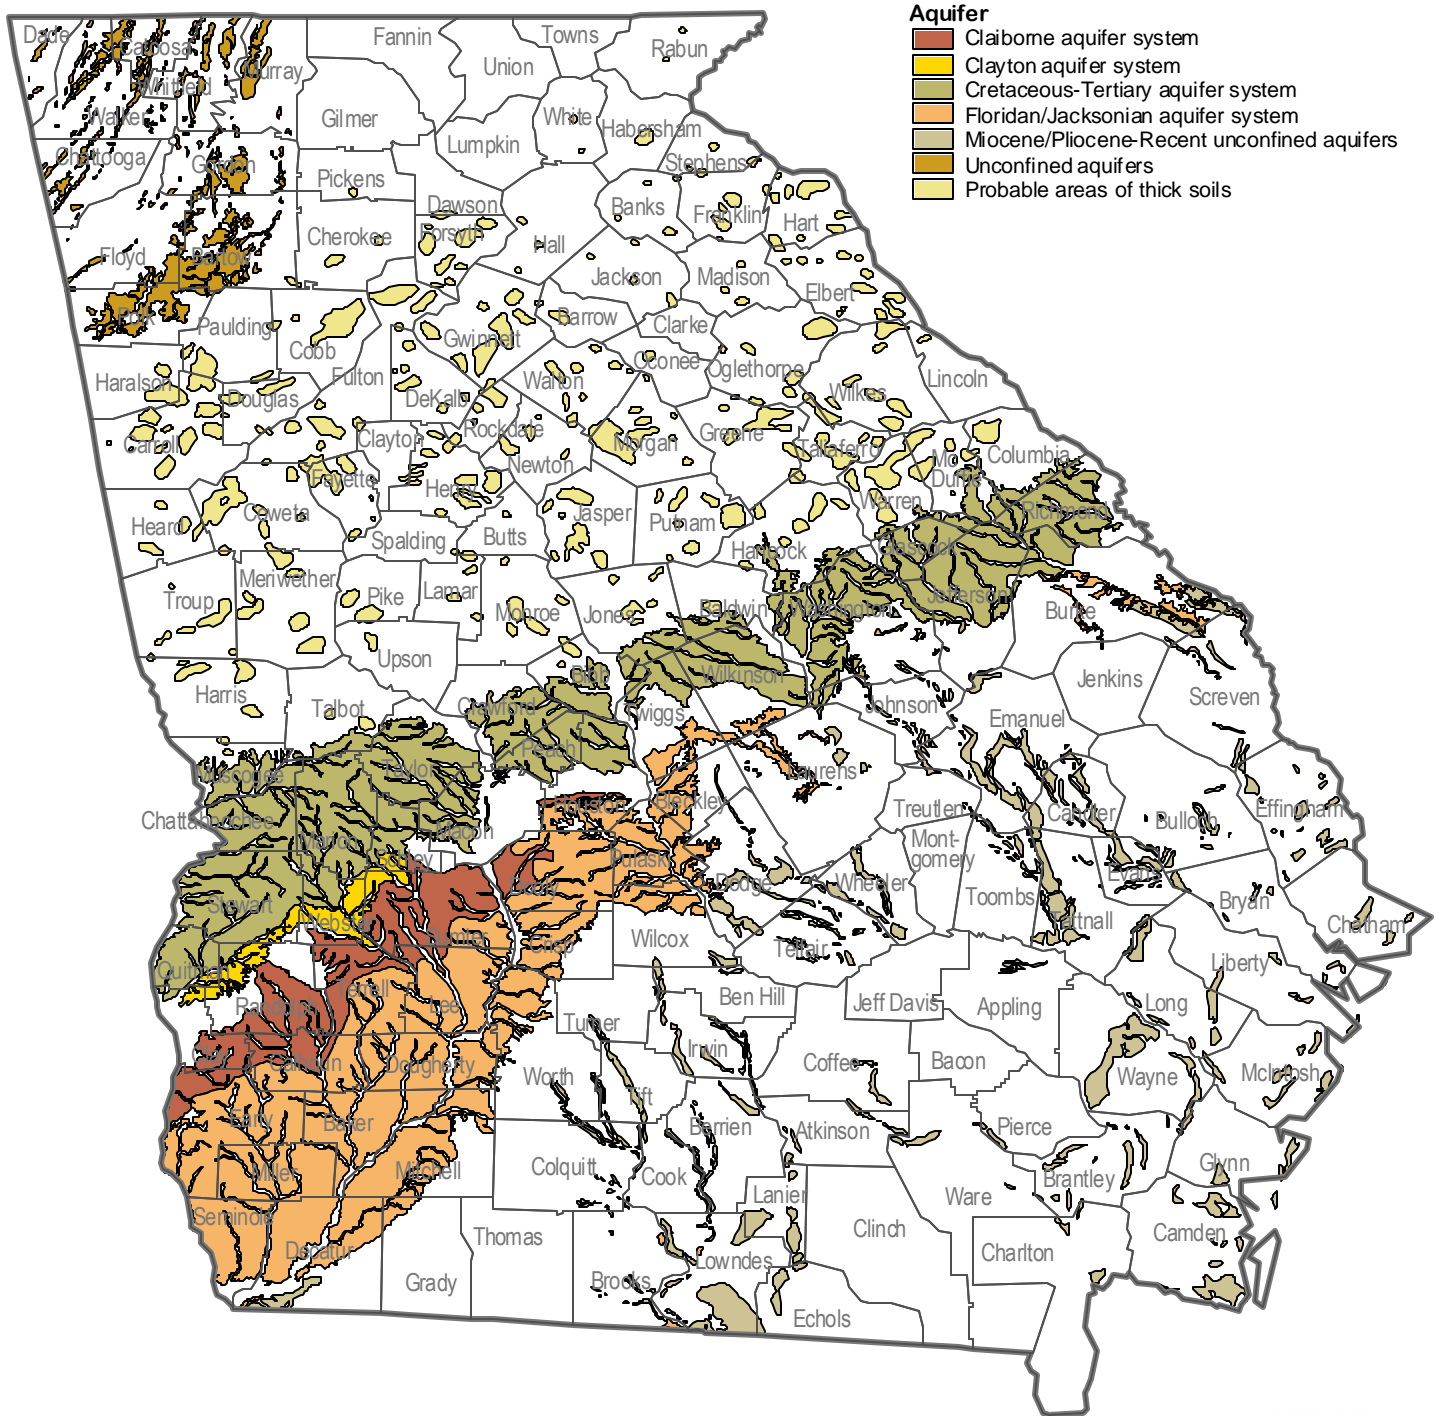

# Georgia's Groundwater Recharge Areas

Data Source: Georgia Geologic Survey  
Produced by the Georgia Department of Community Affairs