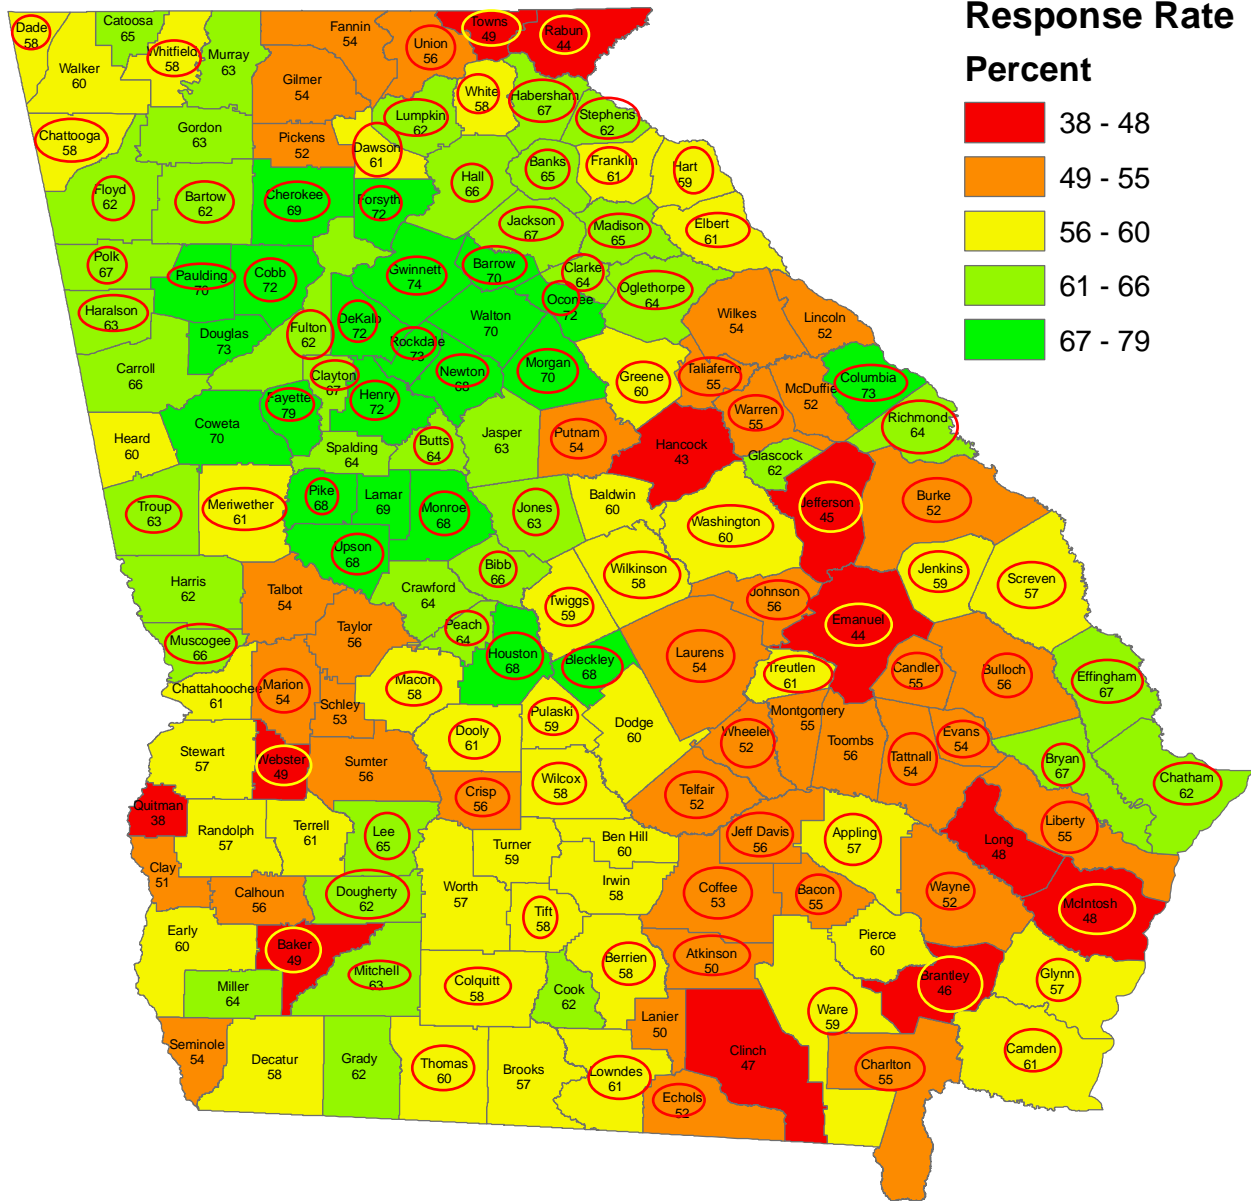

# Census 2000 Response Rate

Circle = Local Complete Count Committee registered for 2010 (updated 3/7/10)

## Background Information

National Response Rate = 67%

Georgia Response Rate = 65%

Source: US Census Bureau, <http://www.census.gov/dmd/www/response/2000response.html>

Map prepared by Georgia Department of Community Affairs.

See the Web map at <http://cumberland.dca.ga.gov/census2010/> for detailed viewing.